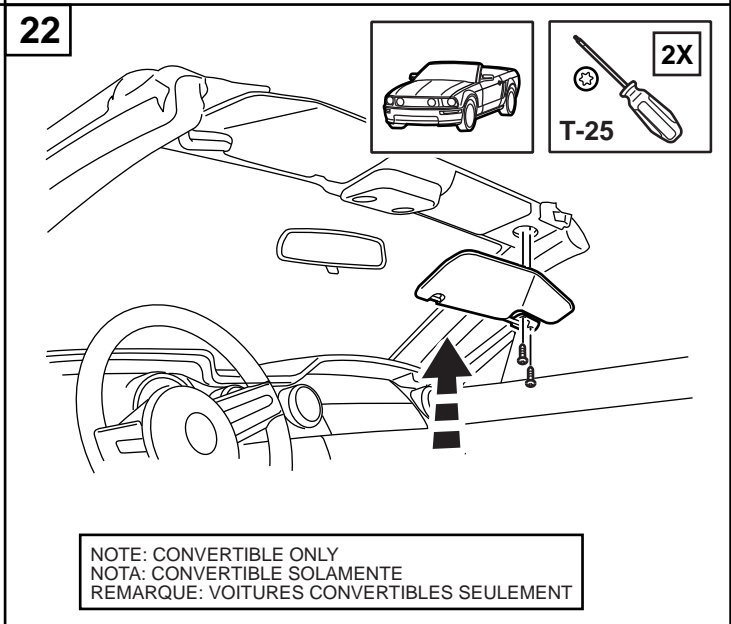

14

15

16

17

18

Congratulations!

You've purchased a Genuine Ford Brand Accessory designed, engineered, and built specifically for your Ford vehicle. We have made every effort to ensure that the illuminated door sill is top quality in terms of fit, finish, and ease of installation.