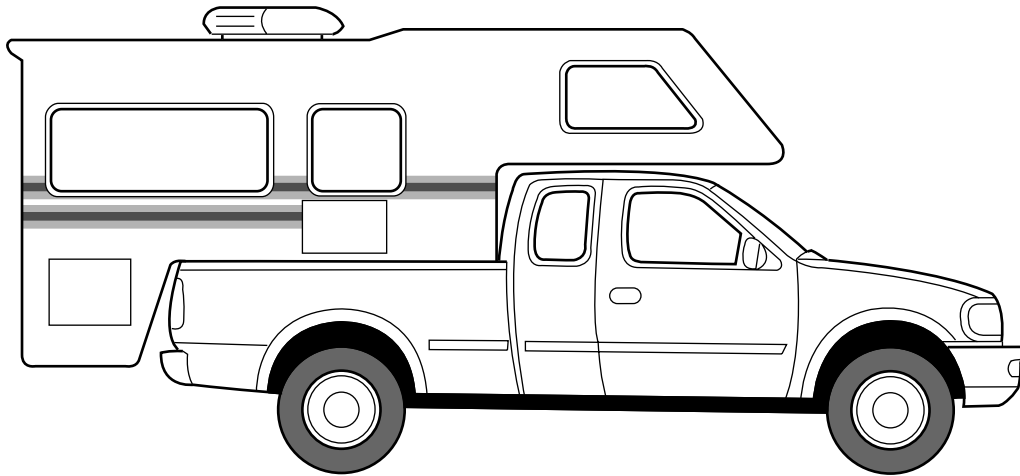

FORD PICKUP TRUCKS

2005 MODEL YEAR CONSUMER INFORMATION

Truck – Camper Loading

WARNING: Failure to observe the enclosed recommendations could affect the durability, ride quality and safe handling of the vehicle and could result in a vehicle accident and personal injuries.

Additional copies of this brochure can be obtained at
FMCDealer.com on the Ford intranet.