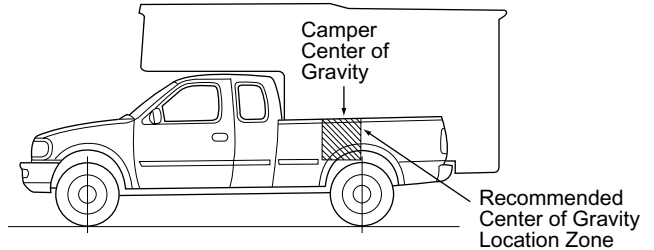

THE FOLLOWING F-SERIES PICKUP TRUCKS ARE RECOMMENDED FOR CARRYING SLIDE-IN-CAMPERS ONLY WHEN EQUIPPED WITH OPTIONAL F-SERIES CAMPER PACKAGES

50 States

Model	Cab Type	Wheelbase (inches)	GVWR (pounds)
F150 HD 4x2 F150 HD 4x2	Regular Cab Super Cab	144.5 163.0	8200 8200
F150 HD 4x4 F150 HD 4x4	Regular Cab Super Cab	144.5 163.0	8200 8200
F250 / F350	All	All	All

Notes:

Slide-In-Camper usage is not recommended on the following:

- Explorer Sport Trac
- Ranger
- F-150 Super Crew

*This pamphlet covers F-150, F-250 & F-350 (8200-13000 GVWR).

LOADING INSTRUCTIONS

Secure loose items to prevent weight shifts that could affect the balance of your vehicle. When the truck camper is loaded, drive onto a scale and weigh the front and the rear wheels separately to determine axle loads. Individual axle loads should not exceed either of the Gross Axle Weight Ratings (GAWR). The total of the axle loads should not exceed the Gross Vehicle Weight Rating (GVWR). These ratings are given on the vehicle certification label that is located on the left side of the vehicle, normally the dash, hinge pillar, door latch post, or door edge next to the driver. If weight ratings are exceeded, move or remove items to bring all weights below the ratings.

NOTE: All fuel and water tanks should be full and all passengers should be in the truck when it is weighed.

HOW TO DETERMINE MAXIMUM CARGO WEIGHT RATING AND LONGITUDINAL CENTER OF GRAVITY ZONE

This procedure should be followed to determine the Cargo Weight Rating and Center of Gravity Zone for a truck as equipped with factory installed options. There is a set of tables applicable to each vehicle recommended for carrying a slide-in camper. The first table in each set lists the weight distribution of available optional equipment, and the second table is used to determine the Cargo Weight Rating and the Center of Gravity Zone of the selected vehicle.

STEP ONE — Locate the Option Table in the set that matches the Model, Cab Type, Wheelbase and Gross Vehicle Weight Rating (GVWR) of the vehicle for which you wish to determine the Cargo Weight Rating and Center of Gravity Zone. Select those options with which you wish to equip your vehicle. Options that are not listed in the Option Table need not be considered in your calculations since they either are not physically compatible when a slide-in camper is installed (e.g., spare tire carrier located in the pickup box) or have only a minor weight effect which is already included in the Vehicle Loading Data Table.

STEP TWO — Total (add or subtract, as indicated) the front and rear weight columns separately as shown in the example. Note: If the vehicle is to be equipped with any SPECIAL ORDER OPTIONS (other than paint or trim), add an additional 20 lbs. to the front and 10 lbs. to the rear total option weights.

STEP THREE — Look at the Vehicle Loading Data Table next to the Option Table on which you indicated the desired options. Find the row of Option Weights – Columns II and III, that most closely represents but exceeds each of the total front and rear option weights found in step number two.* In some cases there may exist more than one row of option weights – Columns II and III, which will fit a particular vehicle. In these cases use the row with the smaller front GAWR (Column I). This row of figures establishes the pickup's Cargo Weight Rating – Column IV, and Center of Gravity Zone Limits – Columns V and VI.

*If either of your calculated front and rear option weights are greater than the maximums listed in the Table (Columns II and III), you have exceeded the option weight capacity for the vehicle selected. See your dealership for applicable option limitations.

NOTE: Vehicle configurations covered in this manual for which F-series Camper Package is available should not be used for carrying a slide-in camper unless equipped with the Camper Package. Camper package is standard on F-150 Heavy Duty (HD) and optional on all other F-series configurations in this manual.

DEFINITIONS – "Slide-in camper" means a structure with a roof, floor, and sides for the purpose of providing shelter for people, and designed to be mounted on and removable from the cargo box area of a truck by the user.

PROPER TRUCK AND CAMPER MATCH